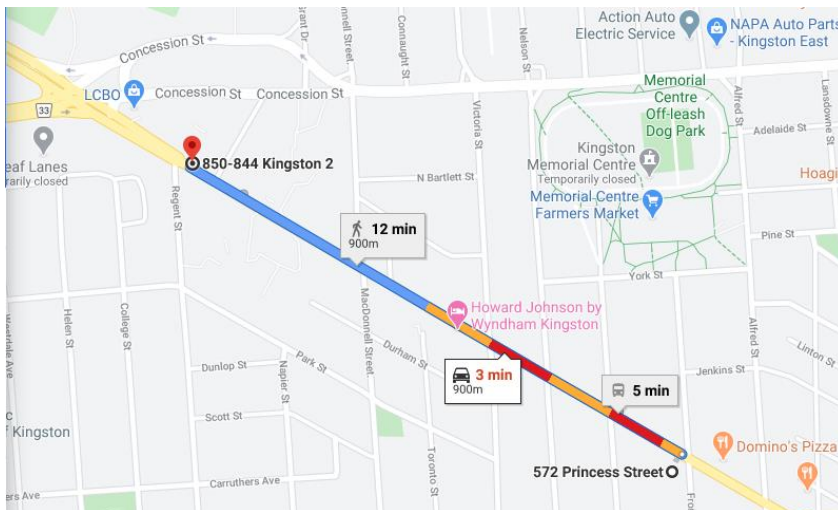

IMPORTANT NOTICE

ATM Vestibule temporarily closed due to COVID-19.

Daily access to the machine will be granted during regular business hours only.

Monday to Wednesday 8:30 am to 4:30 pm

Thursday 8:30 am to 6:00 pm

Friday 8:30 am to 4:30 pm

The closest Exchange Network ATM that supports withdrawals and deposits is located at:

850 Princess Street, Kingston, ON (located on side of building facing Regent St.)

Please note that our **Amherstview branch ATM located at 4499 Bath Rd. Amherstview,** continues to be accessible 24 hours, 7 days a week.